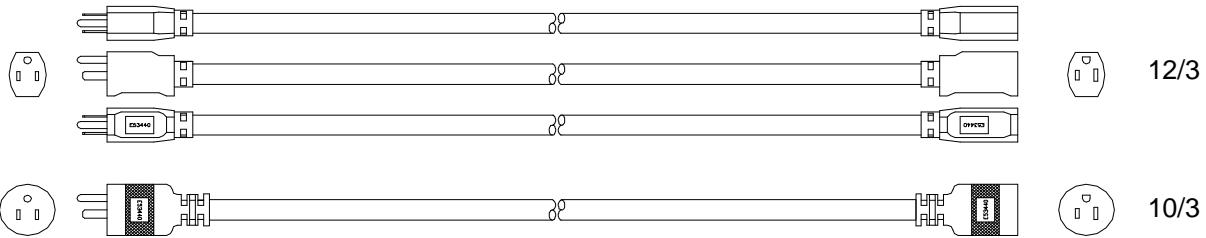

## PRODUCT SPECIFICATION

**CATALOG NUMBER:** See table below  
**DESCRIPTION:** SJTW extension cord with power indicator light in the cord connector  
**APPROVALS:** UL Listed and CSA Certified (16-12 ga) or CUL Listed Outdoor Use Cord Set

### CONSTRUCTION PARAMETERS:

Cable type: SJTW  
 Conductor: See table below  
 Cable jacket material: PVC  
 Cable jacket color: Yellow  
 Overall cable O.D. (nom): See table below  
 Cord rating: Hard Usage per the National Electrical Code  
 Cable legend type: Indent print

*Note: Plug and cord connector style may vary*

Attachment plug configuration: NEMA 5-15P  
 Cord connector configuration: NEMA 5-15R  
 Plug and connector material: Clear PVC, with neon power indicator lamp in the cord connector

### ELECTRICAL AND ENVIRONMENTAL PROPERTIES:

Cable temperature rating: -40 to +60 °C  
 Nominal operating voltage: 125 VAC  
 Maximum operating current: See table below

Catalog no.	Gauge	Length	Conductor	Cable O.D.	Current rating
02587	12/3	25 ft	65/30 BC	0.420 in	15A
02588		50 ft			
02589		100 ft			
02687	10/3	25 ft	104/30 BC	0.567 in	
02688		50 ft			
02689		100 ft			